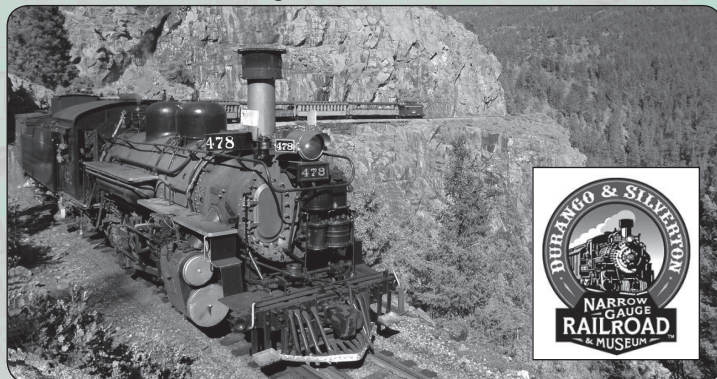

★ **Grand Mesa National Forest** - The Grand Mesa National Forest are a combination of separate National Forests located on the western slope of the Colorado Rockies. This area lies south of the Colorado River and west of the Continental Divide provides some of the most spectacular scenery in the Rockies.

★ **Visit Mesa Verde National Park** - Mesa Verde, Spanish for green table, offers a spectacular look into the lives of the Ancestral Pueblo people who made it their home for over 700 years, from A.D. 600 to 1300. Today the park protects nearly 5,000 known archeological sites, including 600 cliff dwellings. These sites are some of the most notable and best preserved in the United States.

- ★ Take the beautiful Mountain Drive from Silverton to Durango
- ★ Explore the Colorado National Monument and Grand Junction
- ★ Visit Cripple Creek ★ See the Beautiful Ski slopes by Dillon and Famous Colorado National Monument
- Deluxe motor coach transportation (*with restroom and video*)
- 5 Nights • 10 Total Meals

"Experience our improved itinerary and enjoy all the Colorado Aspens have to offer by motor coach and train!"
~ Moostash Joe

NOTE: Departure & Return Times will be given to you with your final billing • FREE PARKING AT ALL PICK-UP POINTS!

COUPON COLORADO ASPEN 'RAIL' SPECTACULAR TOUR • SEPTEMBER 14-19, 2016 **COUPON**
SENIOR DISCOUNT COUPON (AGES 55 & OVER)

$100 OFF TOUR PRICE OF $979... **$879**
WITH $100 DISCOUNT, PAY ONLY

ONE $100 COUPON CAN BE APPLIED FOR UP TO FOUR (4) PEOPLE • SINGLE OCCUPANCY PAYS ONLY $1,139 WITH DISCOUNT
COUPON MUST BE REDEEMED BY AUGUST 19, 2016 **COUPON**

!!! HURRY !!! SPACE IS LIMITED - FIRST COME, FIRST SERVED !!!

SEND IN RESERVATION APPLICATION with $50 DEPOSIT PER PERSON and $100 COUPON for up to 4 people by **AUGUST 19, 2016** or before.

DETACH AND RETURN TO: MOOSTASH JOE TOURS, PO Box 969, Fremont, NE 68026-0969, 402-721-7944 • Fax: 402-721-7940 • Email: mail@mjtours.com

Enclosed is my check for _____ ($50/person), payable to **MOOSTASH JOE TOURS**

PLEASE CHECK YOUR PREFERRED PICK-UP POINT:

1. ☐ NORFOLK   ☐ OMAHA   ☐ LINCOLN
   ☐ GRAND ISLAND   ☐ YORK

Name _____ Phone _____ Cell _____
Address _____ Email _____ ☐ SINGLE ROOM
City, State, Zip _____ ☐ DOUBLE ROOM
IF DOUBLE, list Roommate's Name: _____
Roommate's Address: _____

COLORADO ASPEN 'RAIL' SPECTACULAR TOUR • SEPT. 14-19, 2016 • COA16

NOTE: All Tours sell out fast. We recommend you send in your deposit ON OR BEFORE AUGUST 19, 2016. FIRST COME FIRST SERVE!

"FULL REFUND" IF YOU CANCEL. We understand that **UNFORESEEN CIRCUMSTANCES** may arise. "NO SHOWS" will not be refunded

CHECK OUT OUR WEB SITE: www.mjtours.com

SEE ANOTHER TOUR ON BACK